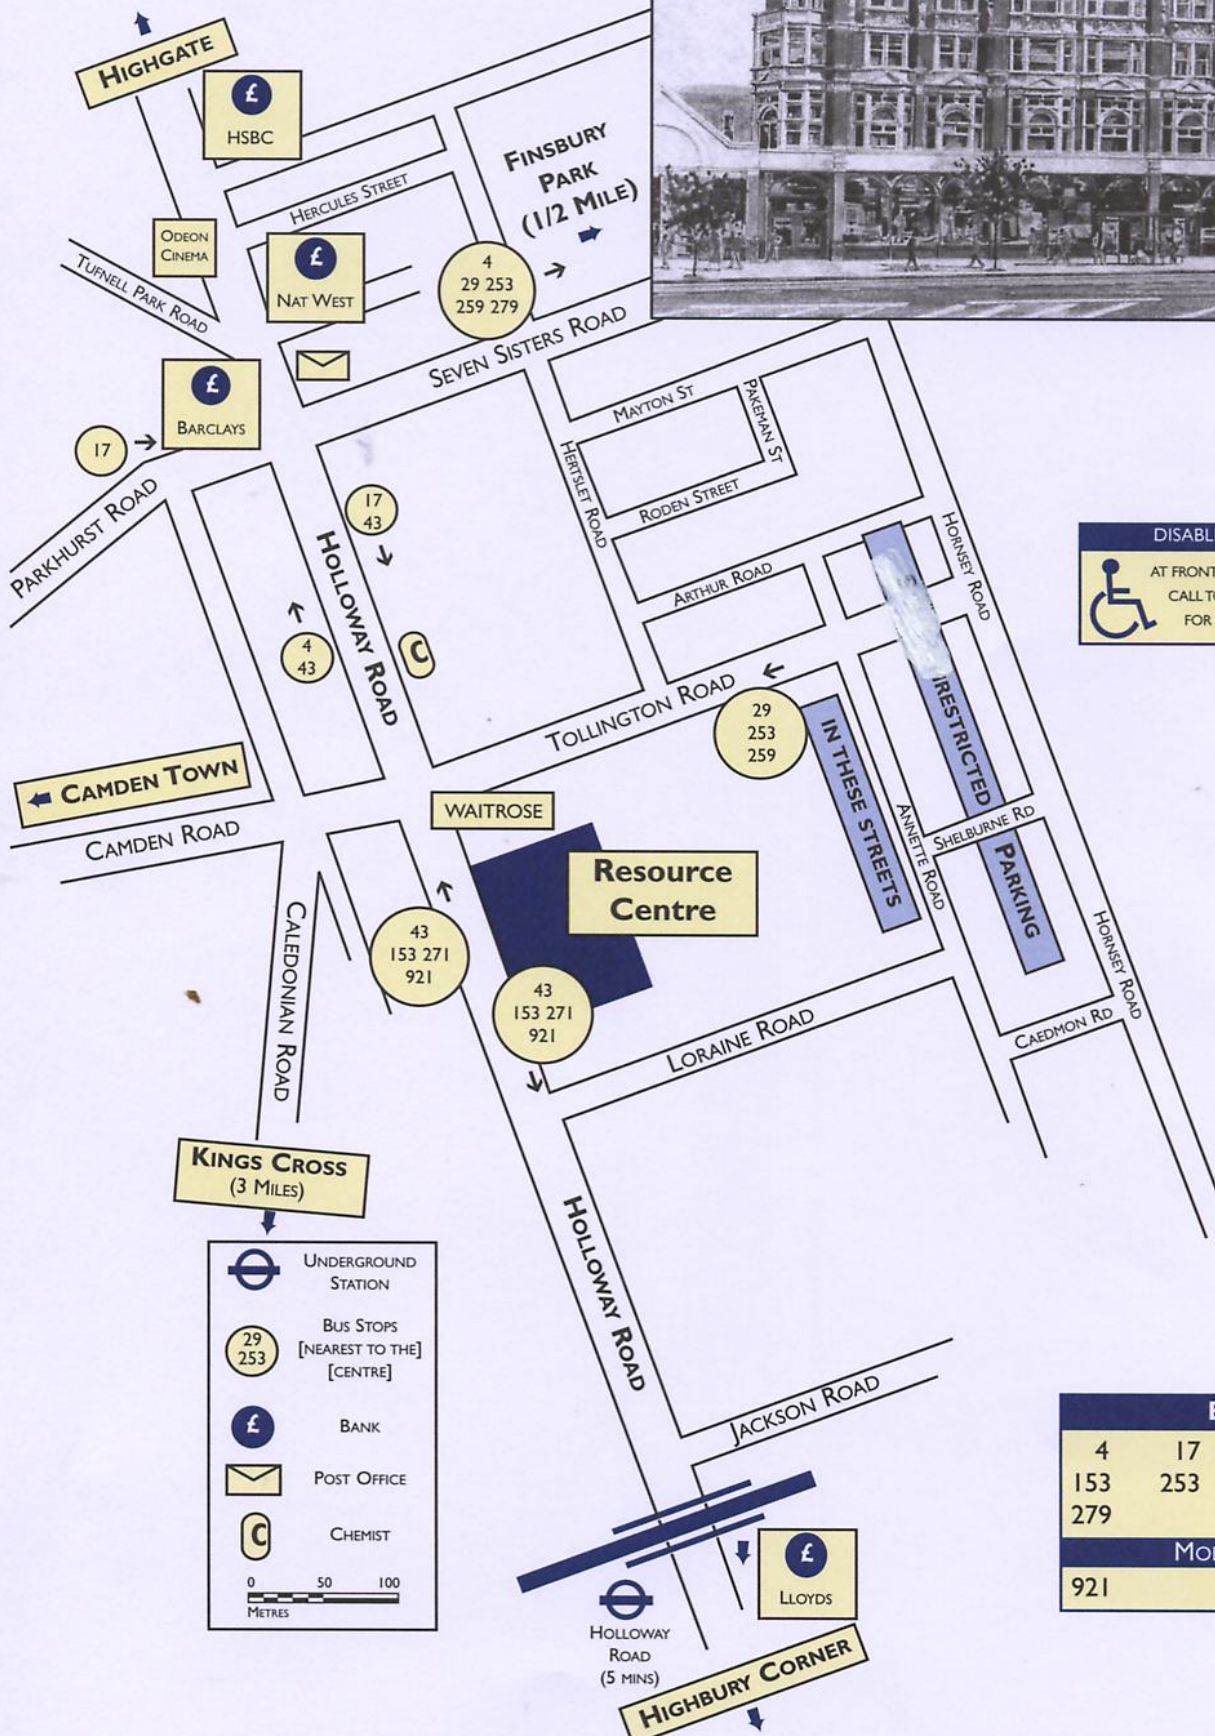

the
resource
centre
(London)

How To Find Us

356 HOLLOWAY ROAD · LONDON N7 6PA TELEPHONE 020 7700 0100

DISABLED ACCESS
 AT FRONT AND REAR OF CENTRE
 CALL TO ARRANGE PARKING
 FOR DISABLED DRIVERS.

- UNDERGROUND STATION
 - BUS STOPS [NEAREST TO THE] [CENTRE]
 - BANK
 - POST OFFICE
 - CHEMIST
- 0 50 100 METRES

Buses			
4	17	29	43
153	253	259	271
279			
MOBILITY BUS			
921			